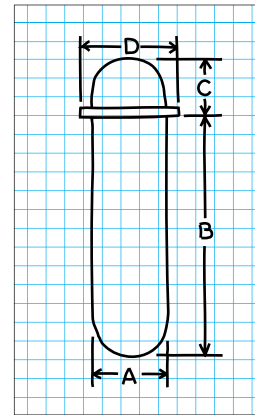

R How To Order

Build an ordering code as shown in the example.

EXAMPLE: **FS1 - BM30 - S316**

BASKET MODEL NUMBER		
Filter Specialists, Inc.	= FSR/FS/FSP	
American Felt & Filter	= AFF	
GAF	= GAF	
Strainrite	= STR	
Ronningen-Petter	= RP	
Filtration Systems	= FF	
Cuno	= CU	
Commercial Filters	= CF	
Oakland	= OA	
Plenty	= PL	
BASKET SIZE (approx., inches)		
OD (nominal)	Length (nominal)	
7	15	= 1
7	30	= 2
4	6	= 3
4	12	= 4
BASKET TYPE		
Perforated filter bag basket	= B	
Perforated strainer basket	= P	
Mesh lined perforated filter bag basket	= BM	
Mesh lined strainer basket	= M	
Heavy wire mesh filter bag basket	= HWM	
BASKET MEDIA SIZE		
Perforation diameters (for P type baskets)*		
1/4, 3/16, 9/64, 1/16		
Mesh sizes (for BM and M baskets)		
30, 60, 100, 150, or 200		
OPTIONS		
304 stainless steel construction	= S	
All 316 stainless steel construction	= S316	

- A = Basket diameter
- B = Basket height
- C = Bail height
- D = Outside diameter of rim

Basket Designs

Standard filter bag baskets have rounded perforated bottoms.

Mesh lined bag baskets have round solid bottoms.